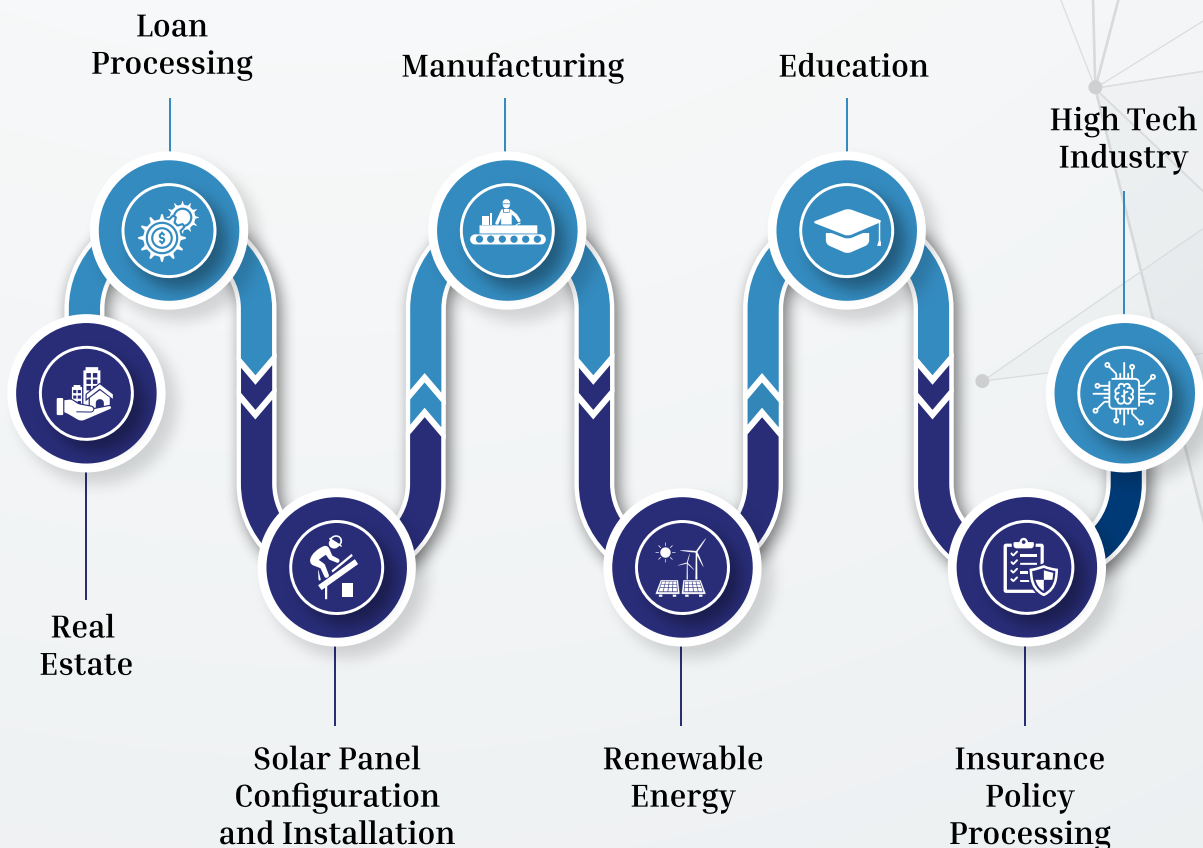

Products

AppExchange

- Sales Rep Performance Monitor

Plugins

- LAMP
- Product Configurator with variant
- Global Payments (Former Realex) Credit card Payments

Industries

We've had the privilege of collaborating with a diverse range of esteemed clients across industries. From startups to Fortune 500 companies, our client portfolio reflects our commitment to delivering exceptional Salesforce solutions that drive success and foster long-term partnerships. Join our network of satisfied clients and experience the difference firsthand.